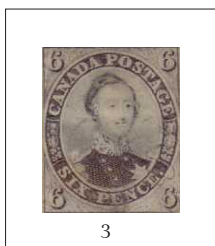

1851-1859 PENCE Issue

engraved; no watermark; imperforate; perf 11.75 x 11.75
on various paper types

3

6d gray brown purple
Prince Albert
laid paper

3c

6d slate violet
Prince Albert
laid paper

3d

6d greenish gray
Prince Albert
laid paper

3f

6d slate gray
Prince Albert
wove paper

3g

6d brown gray
Prince Albert
wove paper

3h

6d green gray
Prince Albert
wove paper

3i

6d gray violet
Prince Albert
wove paper