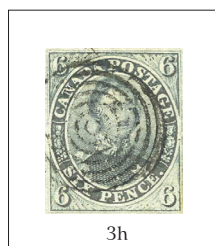

1851-1859 PENCE Issue

engraved; no watermark; imperforate; perf 11.75 x 11.75
on various paper types

3

6d gray brown purple
Prince Albert
laid paper

3c

6d slate violet
Prince Albert
laid paper

3d

6d greenish gray
Prince Albert
laid paper

3f

6d slate gray
Prince Albert
wove paper

3g

6d brown gray
Prince Albert
wove paper

3h

6d green gray
Prince Albert
wove paper

3i

6d gray violet
Prince Albert
wove paper

3j

6d gray violet
Prince Albert
thin wove paper
1855

3k

6d gray violet
Prince Albert
thick hard paper
1857

3l

6d reddish purple
Prince Albert
thick fibrous paper
1857

3p

6d brown violet
Prince Albert
perf 11.75 x 11.75
1859

1/2c gray black

22b

1/2c
thick white
paper

22c

1/2c
complete offset

22d

1/2c doubling
CANADA
POSTAGE;
HALF 1/2 CENT

1928-1929 KING GEORGE V