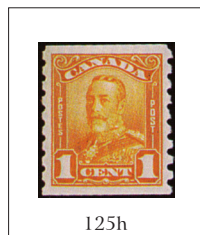

1/2c gray black

22b

1/2c
thick white
paper

22c

1/2c
complete offset

22d

1/2c doubling
CANADA
POSTAGE;
HALF 1/2 CENT

1928-1929 KING GEORGE V

Scroll Issue

engraved; no watermark; perf 11.94 x 11.94

125

1¢ orange

125g

1¢
OHMS

125h

1¢ orange
coil perf 7.96 vert