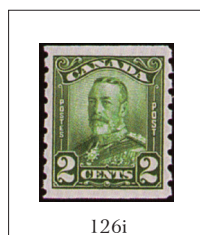

126i

2¢ green
coil perf 7.96 vert