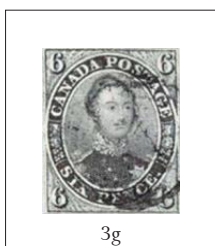

1851-1859 PENCE Issue

engraved; no watermark; imperforate; perf 11.75 x 11.75
on various paper types

3

6d gray brown purple
Prince Albert
laid paper

3c

6d slate violet
Prince Albert
laid paper

3d

6d greenish gray
Prince Albert
laid paper

3f

6d slate gray
Prince Albert
wove paper

3g

6d brown gray
Prince Albert
wove paper

3h

6d green gray
Prince Albert
wove paper

3i

6d gray violet
Prince Albert
wove paper