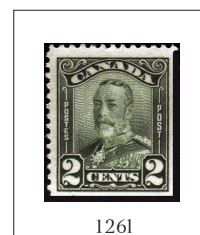

1/2c gray black

22b

1/2c
thick white
paper

22c

1/2c
complete offset

22d

1/2c doubling
CANADA
POSTAGE;
HALF 1/2 CENT

1928-1929 KING GEORGE V

Scroll Issue

engraved; no watermark; perf 11.94 x 11.94

125

1¢ orange

125g

1¢
OHMS

125h

1¢ orange
coil perf 7.96 vert

125k

1¢ orange
booklet single

126

2¢ green

126g

2¢
OHMS

126i

2¢ green
coil perf 7.96 vert