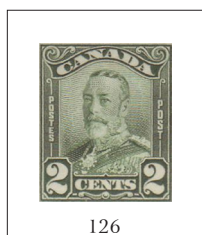

126

2¢ green