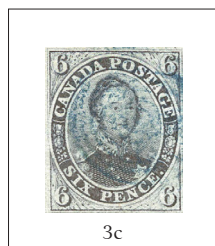

1851-1859 PENCE Issue

engraved; no watermark; imperforate; perf 11.75 x 11.75
on various paper types

3

6d gray brown purple
Prince Albert
laid paper

3c

6d slate violet
Prince Albert
laid paper

3d

6d greenish gray
Prince Albert
laid paper

3f

6d slate gray
Prince Albert
wove paper

3g

6d brown gray
Prince Albert
wove paper

3h

6d green gray
Prince Albert
wove paper

3i

6d gray violet
Prince Albert
wove paper

3j

6d gray violet
Prince Albert
thin wove paper
1855

3k

6d gray violet
Prince Albert
thick hard paper
1857

3l

6d reddish purple
Prince Albert
thick fibrous paper
1857

3p

6d brown violet
Prince Albert
perf 11.75 x 11.75
1859

1/2c gray black

22b

1/2c
thick white
paper

22c

1/2c
complete offset

22d

1/2c doubling
CANADA
POSTAGE;
HALF 1/2 CENT

1928-1929 KING GEORGE V