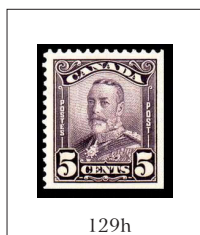

129h

5¢ deep violet
booklet single