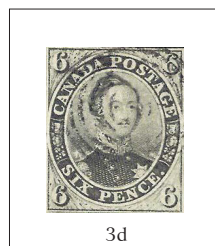

1851-1859 PENCE Issue

engraved; no watermark; imperforate; perf 11.75 x 11.75
on various paper types

3

6d gray brown purple
Prince Albert
laid paper

3c

6d slate violet
Prince Albert
laid paper

3d

6d greenish gray
Prince Albert
laid paper

3f

6d slate gray
Prince Albert
wove paper

3g

6d brown gray
Prince Albert
wove paper

3h

6d green gray
Prince Albert
wove paper

3i

6d gray violet
Prince Albert
wove paper