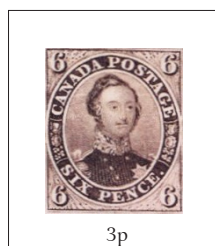

3j

6d gray violet
Prince Albert
thin wove paper
1855

3k

6d gray violet
Prince Albert
thick hard paper
1857

3l

6d reddish purple
Prince Albert
thick fibrous paper
1857

3p

6d brown violet
Prince Albert
perf 11.75 x 11.75
1859

3q

6d gray violet
Prince Albert
perf 11.75 x 11.75

1870-1893 QUEEN VICTORIA

Small Queen Issue

engraved; no watermark; perf 12 x 12

22

1/2c black
1882

22a

1/2c gray black

22b

1/2c
thick white
paper

22c

1/2c
complete offset

22d

1/2c doubling
CANADA
POSTAGE;
HALF 1/2 CENT

1928-1929 KING GEORGE V